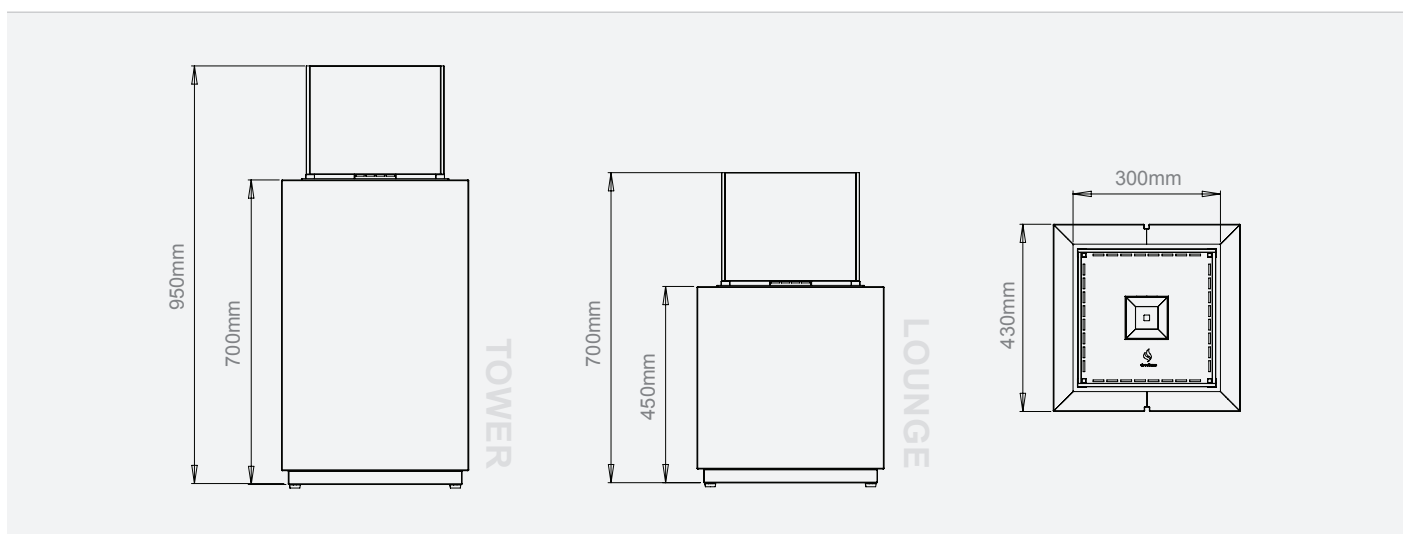

LYS • VARME • KLIMA • ENØK

T: 67 15 75 70
E-post: wimpel@wimpel.no
Web: www.wimpel.no

IMPORTØR