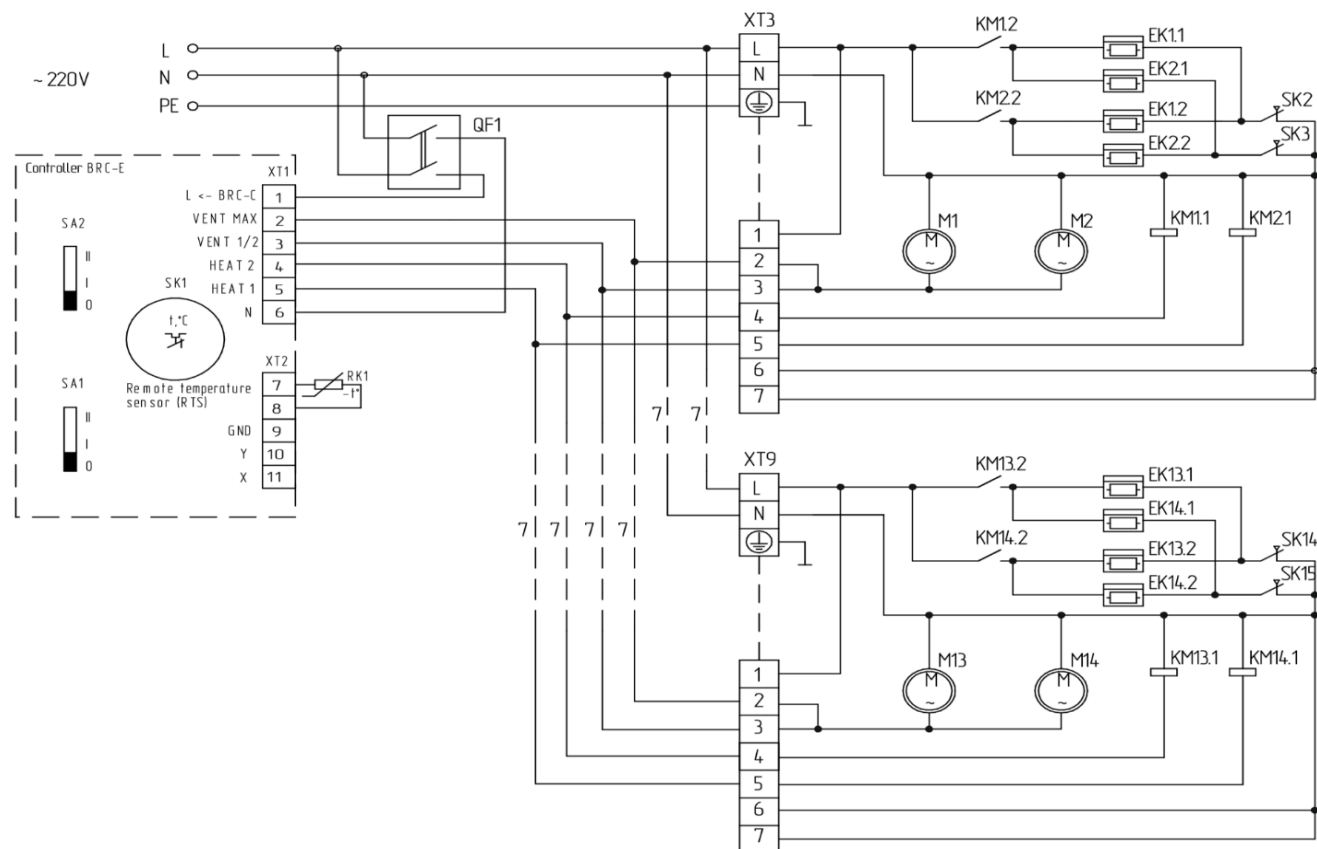

Wimpel Luftport Kompakt 3-6kW Koblingsskjema

Koblingsskjema med BRC-E kontroller

EK1, EK2 - electric heater;
KM1, KM2 - electromagnetic relay;
M1, M2 - electric motor;
SK1 - thermostat;
SK2, SK3 - protective thermostat;
XT1-XT3 - terminal strip;
SA1 - fan control switch;
SA2 - heating mode switch;
RK1 - thermal sensor.

EK1-EK14 - electric heater
KM1-KM14 - electromagetic relay
M1-M14 - electric motor
SK1 - thermostat
SK2-SK15 - protective thermostat;
XT1-XT9 - terminal strip
SA1 - fan control switch
SA2 - heating mode switch;
RK1 - thermal sensor
QF1 - automatic switch