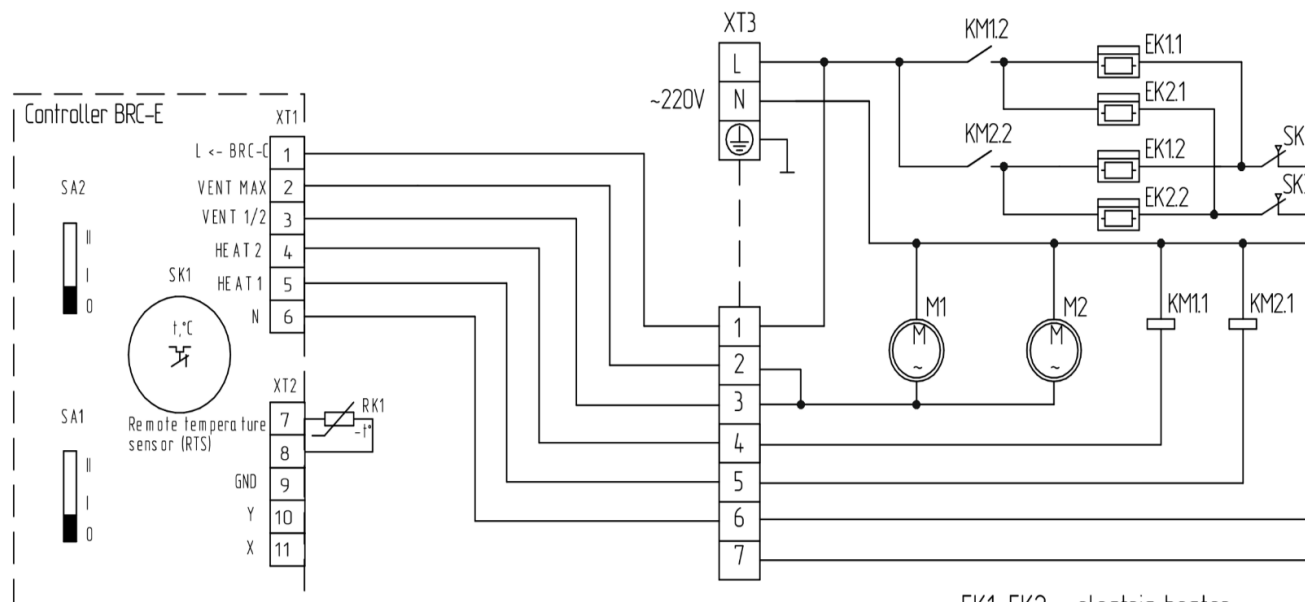

Wimpel Luftport Kompakt 3-6kW Koblingsskjema

Koblingsskjema med BRC-E kontroller

EK1, EK2 - electric heater;
KM1, KM2 - electromagnetic relay;
M1, M2 - electric motor;
SK1 - thermostat;
SK2, SK3 - protective thermostat;
XT1-XT3 - terminal strip;
SA1 - fan control switch;
SA2 - heating mode switch;
RK1 - thermal sensor.

EK1-EK14 - electric heater
KM1-KM14 - electromagetic relay
M1-M14 - electric motor
SK1 - thermostat
SK2-SK15 - protective thermostat;
XT1-XT9 - terminal strip
SA1 - fan control switch
SA2 - heating mode switch;
RK1 - thermal sensor
QF1 - automatic switch